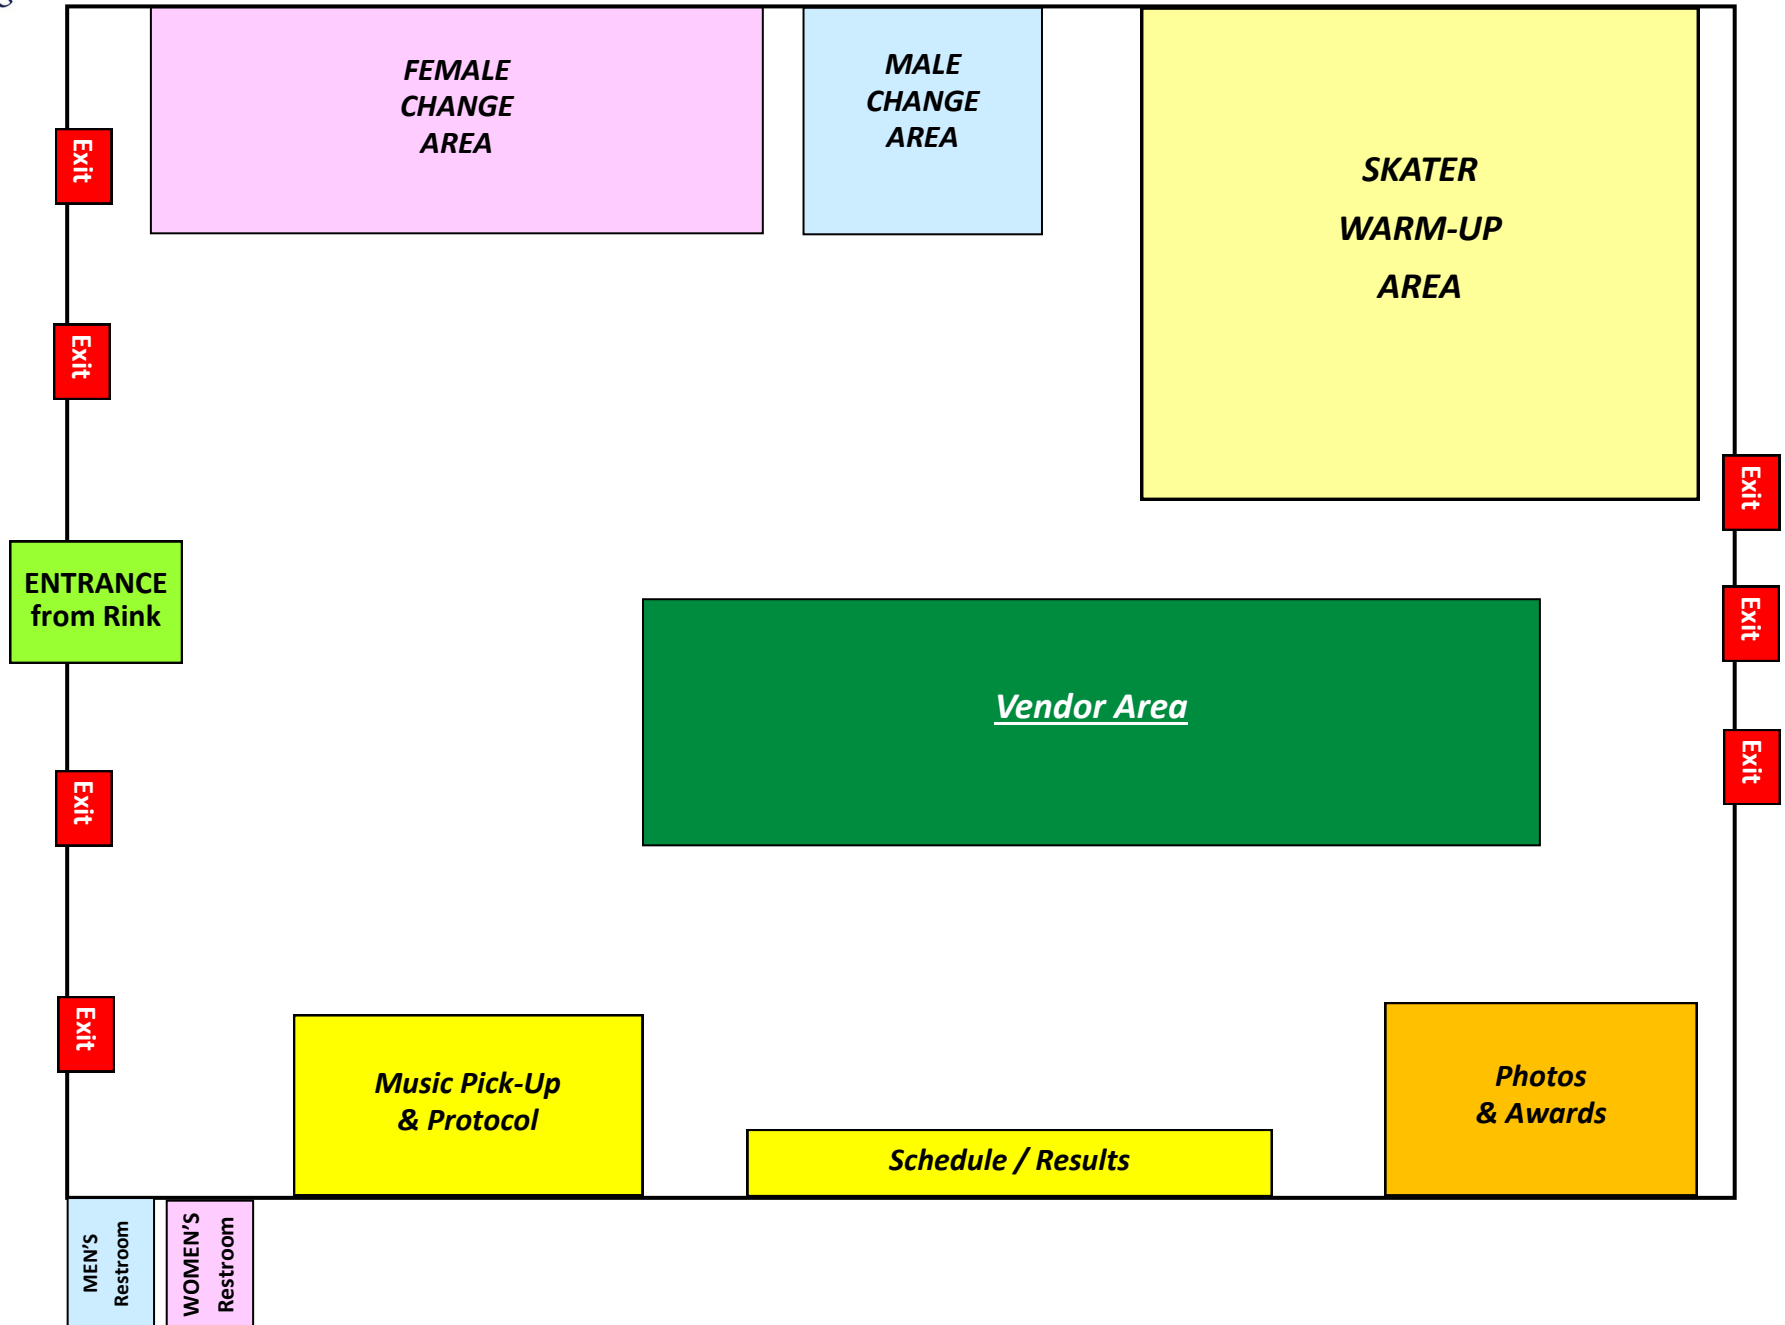

WELCOME TO THE PASADENA ICE SKATING CENTER

October 7-13, 2015

PASADENA CONVENTION CENTER - HALL C

October 7 –13, 2015

PARKING AT THE PASADENA ICE SKATING CENTER

300 E. Green Street, Pasadena, CA 91101 Tel: 626 578 0800

October 7 - 13, 2015

PLEASENOTE:

The Pasadena Convention Center complex will be busy during the competition weekend so plan to arrive early to allow time for parking before your events.

ON-SITE PARKING: This lot is for guests of the Sheraton hotel, the Ice Skating Center and Convention Center. There is a West entrance off Marengo Ave. and East entrance off Euclid Ave. between Green and Cordova.

Daily Rate for On-Site Parking is \$10

\$2-OFF VALIDATION is available from the Ice Rink Pro Shop. DISCOUNT ICE RINK VALIDATION IS GOOD ONLY FOR THE ON-SITE LOT AND THE LOT ON THE SOUTHEAST CORNER OF GREEN & EUCLID.

ADDITIONAL PARKING: There are an additional 2,500 parking spaces within a one block radius of the Ice Skating Center.