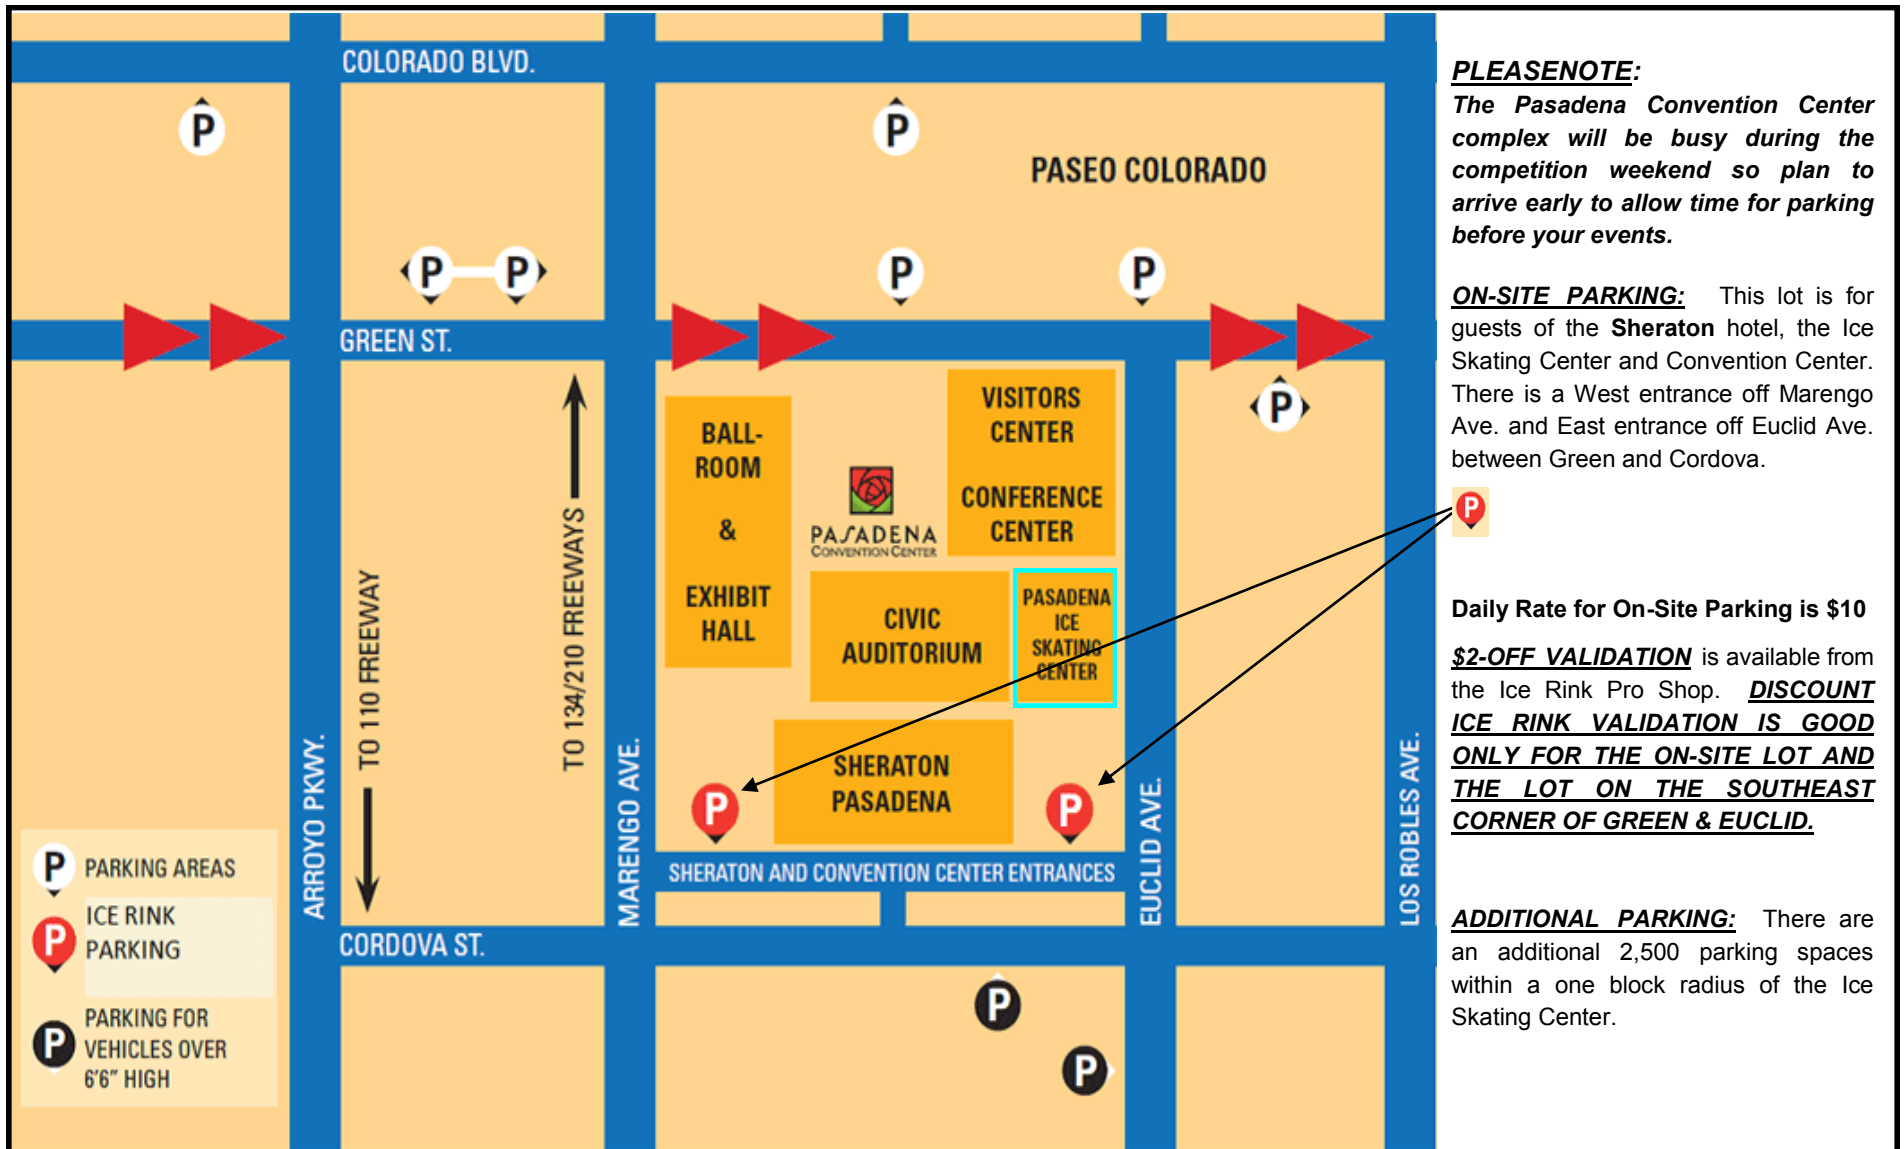

WELCOME TO THE PASADENA ICE SKATING CENTER

October 7-13, 2015

PASADENA CONVENTION CENTER - HALL C

October 7 –13, 2015

PARKING AT THE PASADENA ICE SKATING CENTER

300 E. Green Street, Pasadena, CA 91101 Tel: 626 578 0800

October 7 - 13, 2015

PLEASENOTE:

The Pasadena Convention Center complex will be busy during the competition weekend so plan to arrive early to allow time for parking before your events.

ON-SITE PARKING: This lot is for guests of the Sheraton hotel, the Ice Skating Center and Convention Center. There is a West entrance off Marengo Ave. and East entrance off Euclid Ave. between Green and Cordova.

Daily Rate for On-Site Parking is \$10

\$2-OFF VALIDATION is available from the Ice Rink Pro Shop. DISCOUNT ICE RINK VALIDATION IS GOOD ONLY FOR THE ON-SITE LOT AND THE LOT ON THE SOUTHEAST CORNER OF GREEN & EUCLID.

ADDITIONAL PARKING: There are an additional 2,500 parking spaces within a one block radius of the Ice Skating Center.