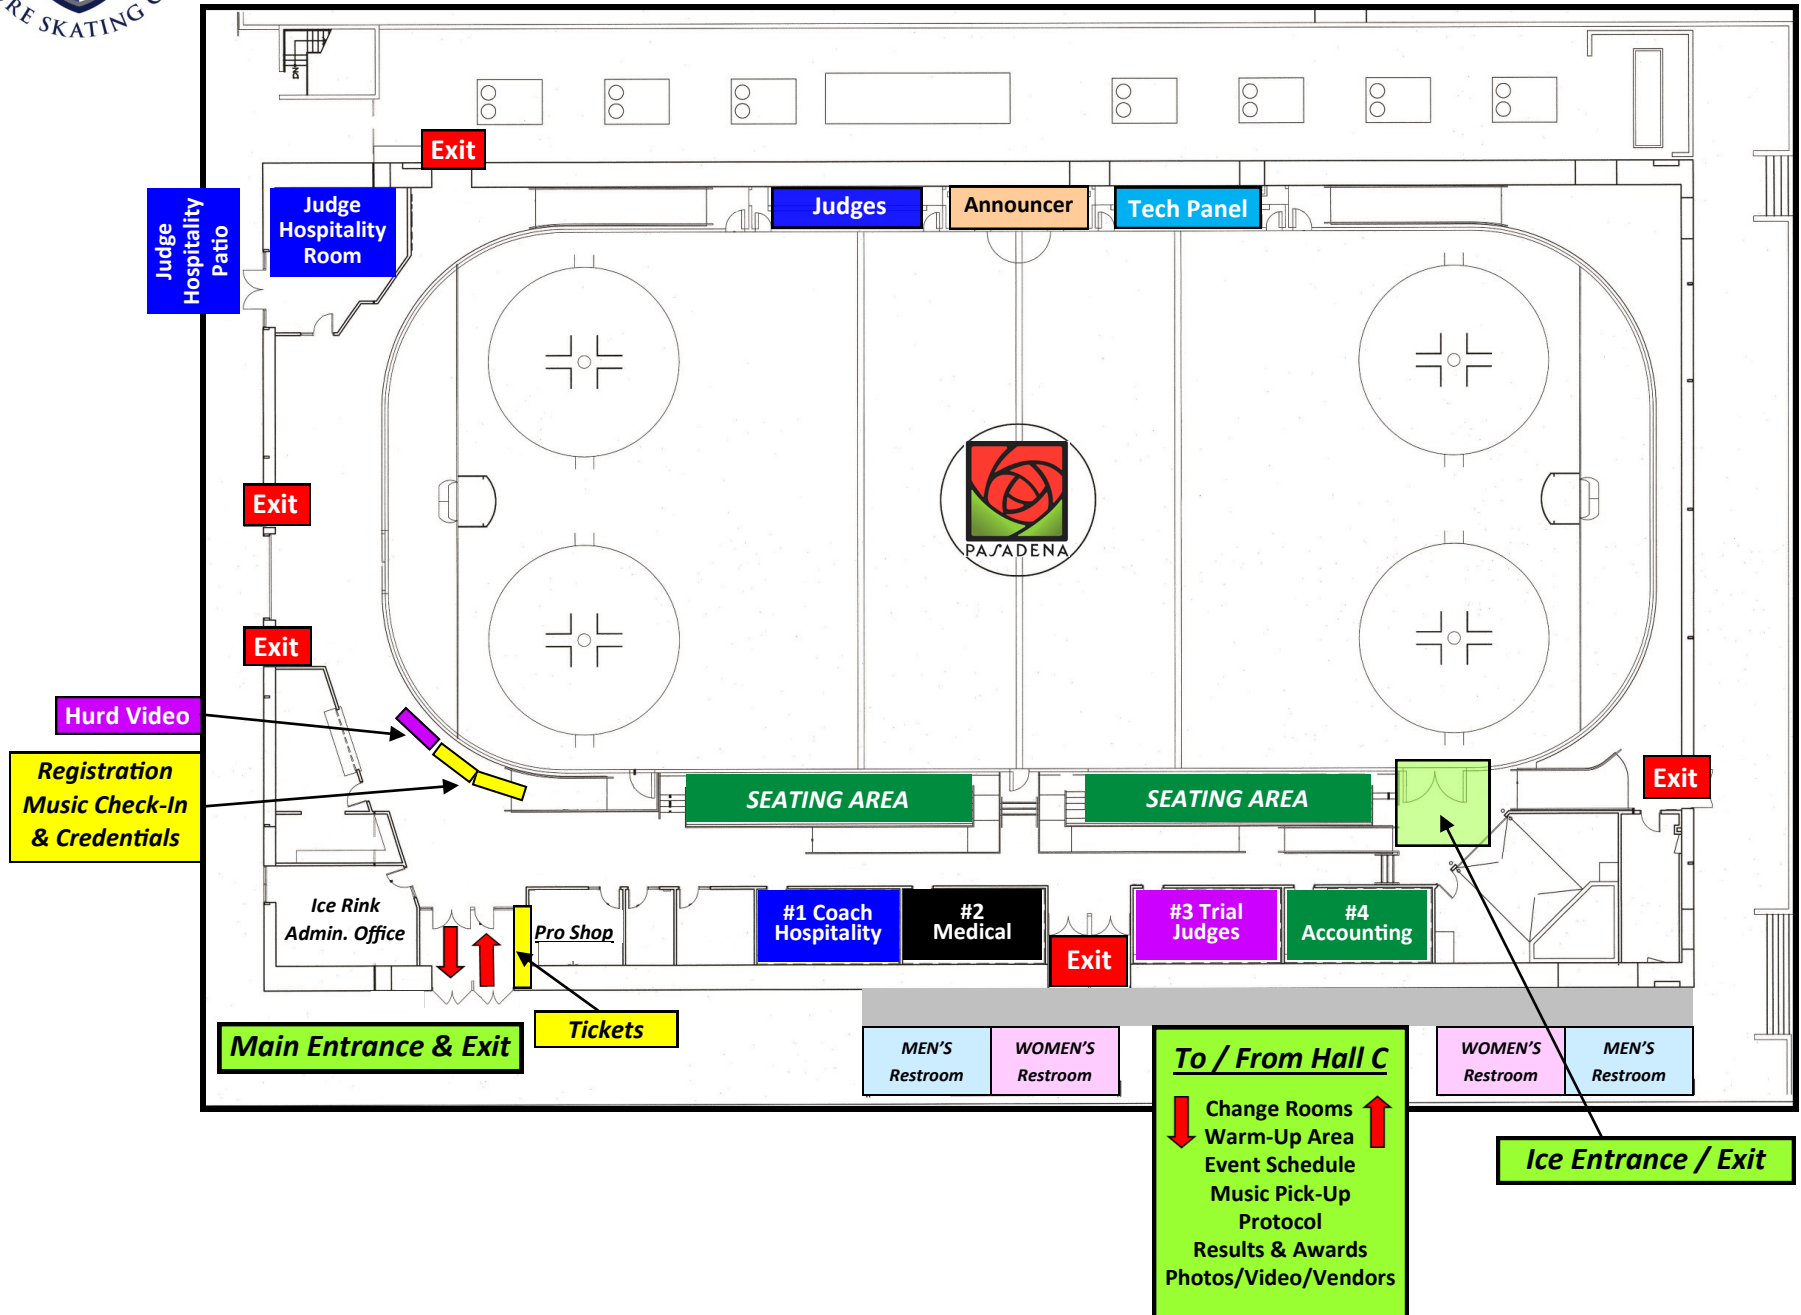

WELCOME TO THE PASADENA ICE SKATING CENTER

October 7-13, 2015

PASADENA CONVENTION CENTER - HALL C

October 7 –13, 2015

PARKING AT THE PASADENA ICE SKATING CENTER

300 E. Green Street, Pasadena, CA 91101 Tel: 626 578 0800

October 7 - 13, 2015

PLEASENOTE:

The Pasadena Convention Center complex will be busy during the competition weekend so plan to arrive early to allow time for parking before your events.

ON-SITE PARKING: This lot is for guests of the Sheraton hotel, the Ice Skating Center and Convention Center. There is a West entrance off Marengo Ave. and East entrance off Euclid Ave. between Green and Cordova.

Daily Rate for On-Site Parking is \$10

\$2-OFF VALIDATION is available from the Ice Rink Pro Shop. DISCOUNT ICE RINK VALIDATION IS GOOD ONLY FOR THE ON-SITE LOT AND THE LOT ON THE SOUTHEAST CORNER OF GREEN & EUCLID.

ADDITIONAL PARKING: There are an additional 2,500 parking spaces within a one block radius of the Ice Skating Center.